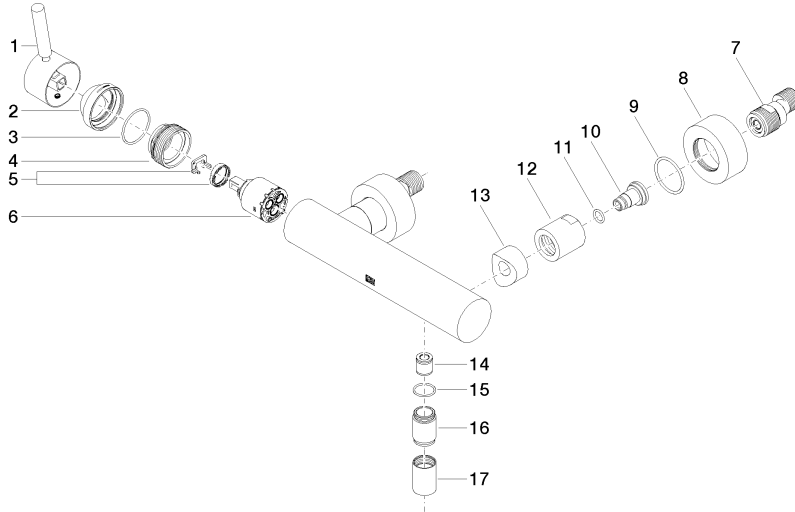

33 300 660

- 3/8" shower outlet
- slide-on rosettes Ø 60 mm
- 1/2" connection
- gauge 150 mm - 15 mm

Intrinsic protection against back flow.

	Chrome	33 300 660-00
	Brushed Platinum	33 300 660-06
	Dark Chrome	33 300 660-19
	Light Gold	33 300 660-26
	Brushed Light Gold	33 300 660-27
	Matte Black	33 300 660-33
	Brushed Bronze	33 300 660-42
	Brushed Champagne (22kt Gold)	33 300 660-46
	Champagne (22kt Gold)	33 300 660-47
	Brushed Chrome	33 300 660-93
	Brushed Dark Platinum	33 300 660-99

33 300 660

mm [inches]

Flow rate chart

Certificates

LGA_29688.

Belgaqua_21-025-
27_1.

DVGW_DW-
6506DN0125.

WRAS_2205033.

33 300 660

Parts for other finishes can be found here: **Brushed Platinum**

Spare parts list

No.	Item Number	Name	Quantity used	Delivery time
1	90 20 66 007 00-00	handle	1	10
2	09 28 30 032-00	cover	1	10
3	09 14 10 102 90	seal	1	2
4	09 24 04 296 90	nut	1	2
5	90 28 10 148 00 90	accessories	1	2
6	90 15 05 064 00 90	cartridge	1	2
7	04 11 04 030 00 90	connection	2	2
8	09 27 62 004-00	rosette	2	10
9	09 14 10 119 90	seal	2	2
10	09 29 05 005 20 90	nipple	2	60
11	09 14 10 008 90	seal	2	2
12	09 23 10 048-00	nut	2	10
13	09 18 40 059-00	sleeve	2	10
14	90 23 01 141 00 90	back-flow preventer	1	2
15	90 14 10 032 00 90	seal	1	2
16	09 24 03 115 20-00	nipple	1	10
17	90 21 02 069 00-00	cover	1	10