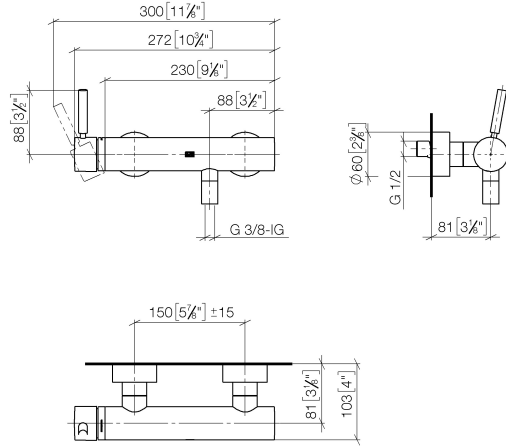

33 300 660

- 3/8" shower outlet
- slide-on rosettes Ø 60 mm
- 1/2" connection
- gauge 150 mm - 15 mm

Intrinsic protection against back flow.

	Chrome	33 300 660-00
	Brushed Platinum	33 300 660-06
	Dark Chrome	33 300 660-19
	Light Gold	33 300 660-26
	Brushed Light Gold	33 300 660-27
	Matte Black	33 300 660-33
	Brushed Bronze	33 300 660-42
	Brushed Champagne (22kt Gold)	33 300 660-46
	Champagne (22kt Gold)	33 300 660-47
	Brushed Chrome	33 300 660-93
	Brushed Dark Platinum	33 300 660-99

33 300 660

mm [inches]

Flow rate chart

Certificates

LGA_29688.

Belgaqua_21-025-
27_1.

DVGW_DW-
6506DN0125.

WRAS_2205033.

33 300 660

Parts for other finishes can be found here: **Brushed Platinum**

Spare parts list

No.	Item Number	Name	Quantity used	Delivery time
1	90 20 66 007 00-00	handle	1	10
2	09 28 30 032-00	cover	1	10
3	09 14 10 102 90	seal	1	2
4	09 24 04 296 90	nut	1	2
5	90 28 10 148 00 90	accessories	1	2
6	90 15 05 064 00 90	cartridge	1	2
7	04 11 04 030 00 90	connection	2	2
8	09 27 62 004-00	rosette	2	10
9	09 14 10 119 90	seal	2	2
10	09 29 05 005 20 90	nipple	2	60
11	09 14 10 008 90	seal	2	2
12	09 23 10 048-00	nut	2	10
13	09 18 40 059-00	sleeve	2	10
14	90 23 01 141 00 90	back-flow preventer	1	2
15	90 14 10 032 00 90	seal	1	2
16	09 24 03 115 20-00	nipple	1	10
17	90 21 02 069 00-00	cover	1	10